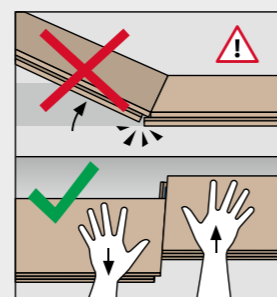

SWISS KRONO TEX GMBH & CO. KG
 Wittstocker Chaussee 1
 D-16909 Heiligengrabe / Germany
www.swisskrono.de
www.swisskrono.com

REMOVAL

Installation clips:
 YouTube-Chanel
SWISS KRONO
 Heiligengrabe