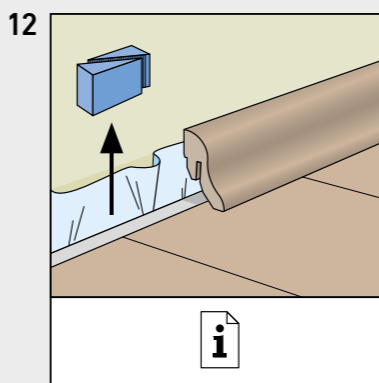

SWISS KRONO TEX GMBH & CO. KG
 Wittstocker Chaussee 1
 D-16909 Heiligengrabe / Germany
www.swisskrono.de
www.swisskrono.com

REMOVAL

Installation clips:
 YouTube-Chanel
SWISS KRONO
 Heiligengrabe