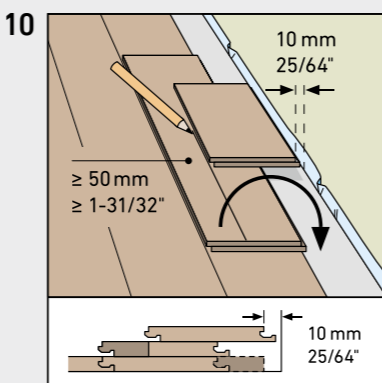

SWISS KRONO TEX GMBH & CO. KG
 Wittstocker Chaussee 1
 D-16909 Heiligengrabe / Germany
www.swisskrono.de
www.swisskrono.com

REMOVAL

Installation clips:
 YouTube-Chanel
SWISS KRONO
 Heiligengrabe