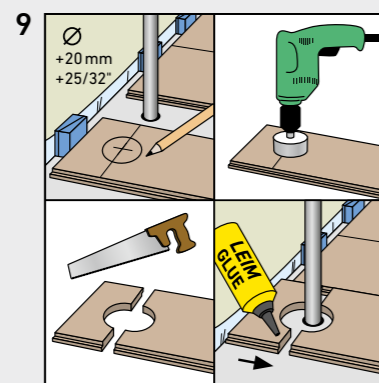

SWISS KRONO TEX GMBH & CO. KG
 Wittstocker Chaussee 1
 D-16909 Heiligengrabe / Germany
www.swisskrono.de
www.swisskrono.com

REMOVAL

Installation clips:
 YouTube-Chanel
SWISS KRONO
 Heiligengrabe