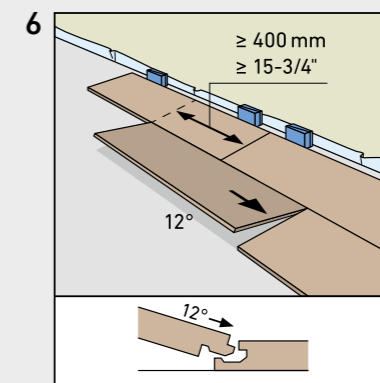

SWISS KRONO TEX GMBH & CO. KG
 Wittstocker Chaussee 1
 D-16909 Heiligengrabe / Germany
www.swisskrono.de
www.swisskrono.com

REMOVAL

Installation clips:
 YouTube-Chanel
SWISS KRONO
 Heiligengrabe