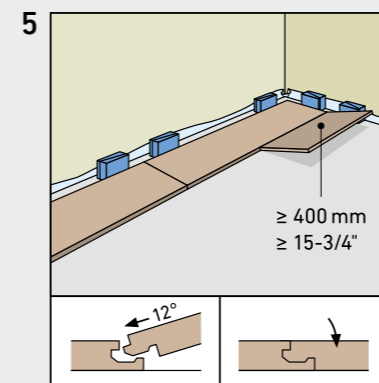

SWISS KRONO TEX GMBH & CO. KG
 Wittstocker Chaussee 1
 D-16909 Heiligengrabe / Germany
www.swisskrono.de
www.swisskrono.com

REMOVAL

Installation clips:
 YouTube-Chanel
SWISS KRONO
 Heiligengrabe