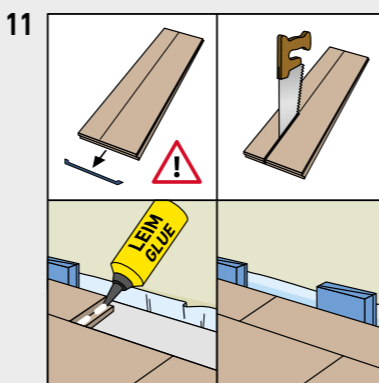

SWISS KRONO TEX GMBH & CO. KG
 Wittstocker Chaussee 1
 D-16909 Heiligengrabe / Germany
www.swisskrono.de
www.swisskrono.com

REMOVAL

Installation clips:
 YouTube-Chanel
SWISS KRONO
 Heiligengrabe