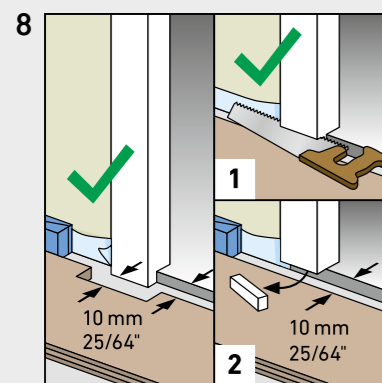

SWISS KRONO TEX GMBH & CO. KG
 Wittstocker Chaussee 1
 D-16909 Heiligengrabe / Germany
www.swisskrono.de
www.swisskrono.com

REMOVAL

Installation clips:
 YouTube-Chanel
SWISS KRONO
 Heiligengrabe