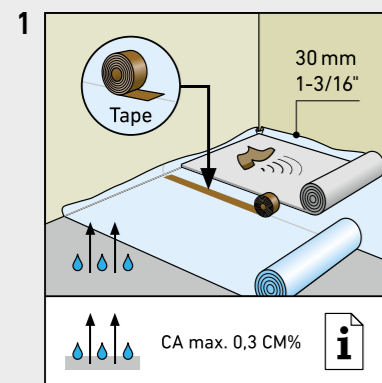

SWISS KRONO TEX GMBH & CO. KG
 Wittstocker Chaussee 1
 D-16909 Heiligengrabe / Germany
www.swisskrono.de
www.swisskrono.com

REMOVAL

Installation clips:
 YouTube-Chanel
SWISS KRONO
 Heiligengrabe