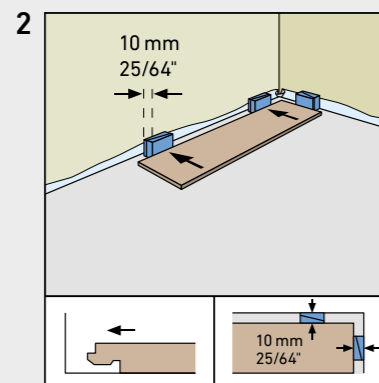

SWISS KRONO TEX GMBH & CO. KG
 Wittstocker Chaussee 1
 D-16909 Heiligengrabe / Germany
www.swisskrono.de
www.swisskrono.com

REMOVAL

Installation clips:
 YouTube-Chanel
SWISS KRONO
 Heiligengrabe