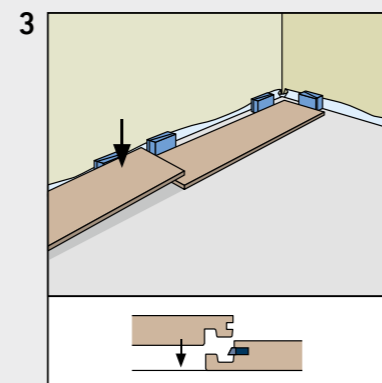

SWISS KRONO TEX GMBH & CO. KG
 Wittstocker Chaussee 1
 D-16909 Heiligengrabe / Germany
www.swisskrono.de
www.swisskrono.com

REMOVAL

Installation clips:
 YouTube-Chanel
SWISS KRONO
 Heiligengrabe